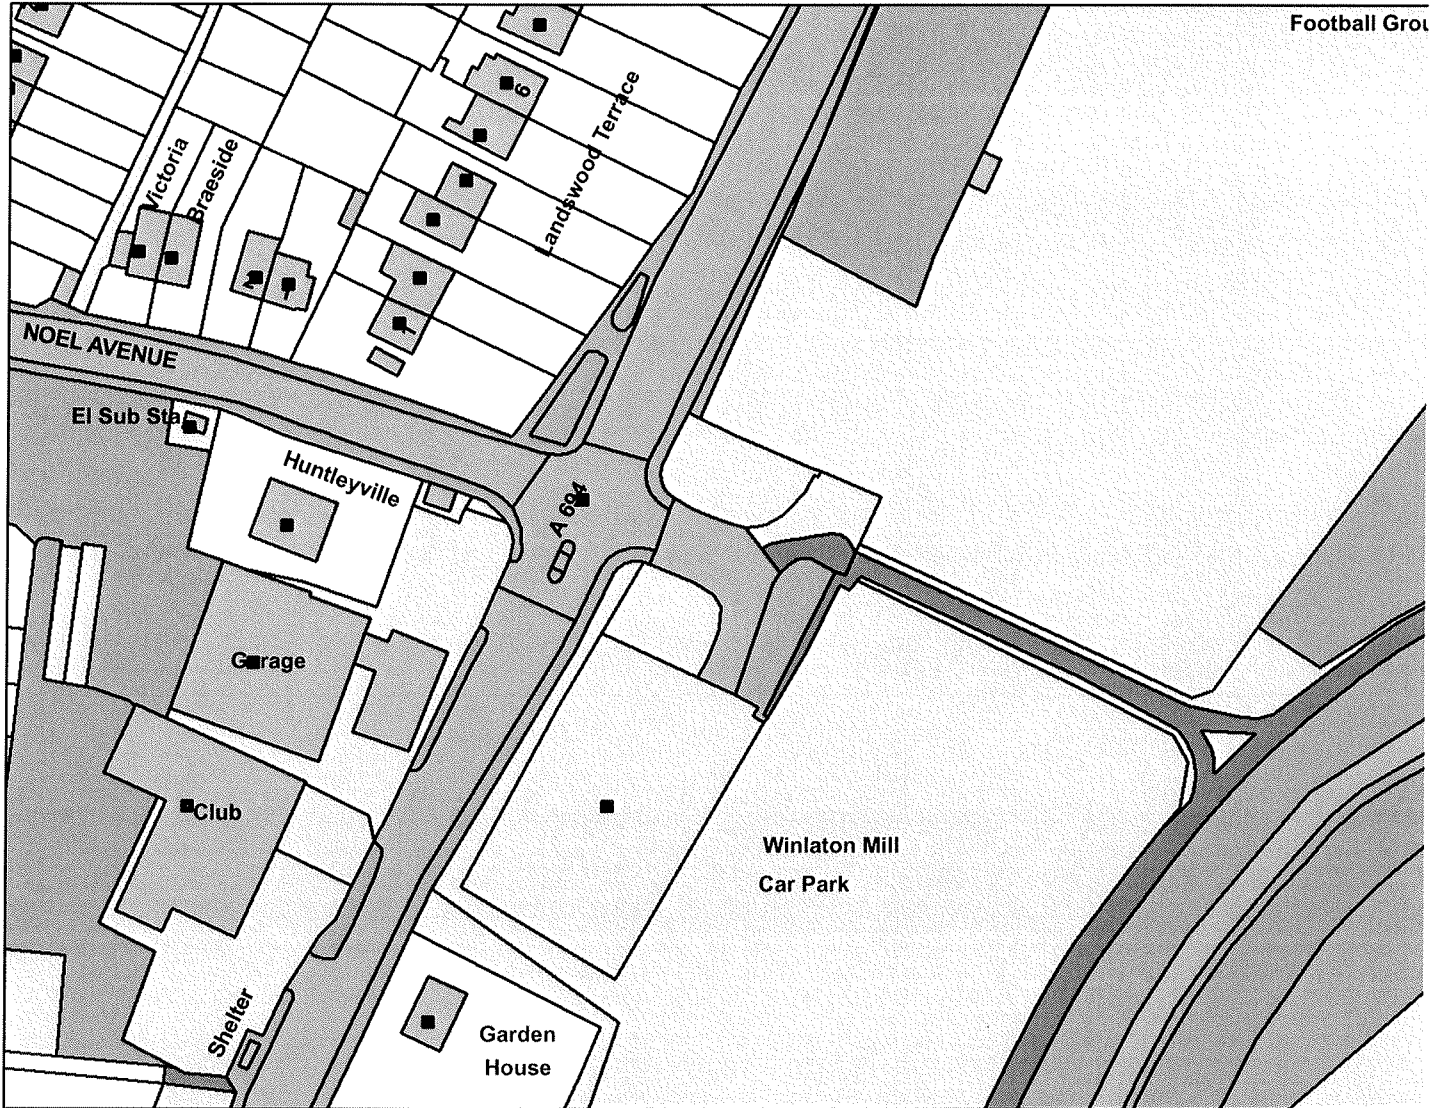

New Premises Licence Application: Groundwork North

Not Set

Football Gro

Scale: 0 0.0125 0.025 0.05 KM

Reproduced from the Ordnance Survey map with permission of the Controller of Her Majesty's Stationery Office © Crown Copyright 2012.

Unauthorised reproduction infringes Crown Copyright and may lead to prosecution or civil proceedings.

Organisation	Gateshead Council
Department	Development and Public Prote
Comments	Not Set
Date	18/07/2018
MSA Number	SLA